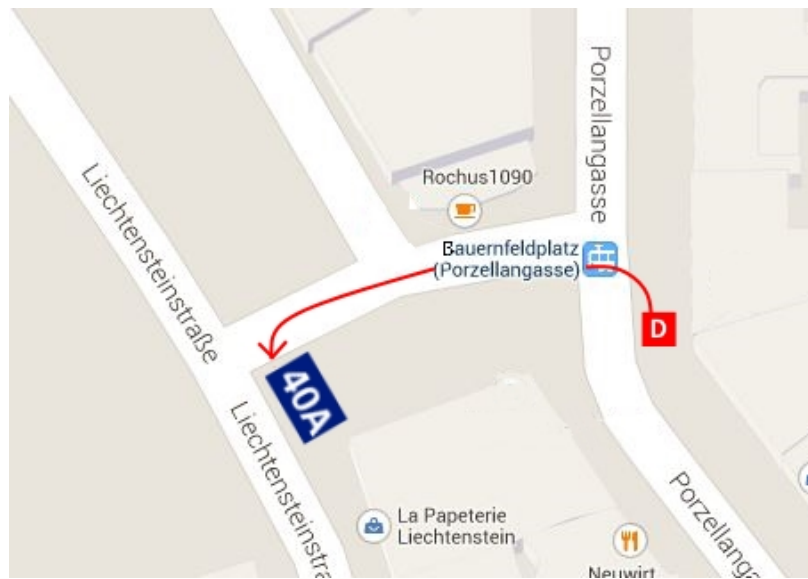

**Approximate Travel**

**Time:** 52 min

**From:** Train Station Wien Hauptbahnhof

**To:** NURIS-Conference  
Peter-Jordan-Straße 82 Vienna

**Directions:**

1) Exit Hauptbahnhof Wien at Karl-Popper-Straße

2) Tramwayline 

Direction: Nußdorf, Beethovengang

From: Hauptbahnhof Ost S

To: Bauernfeldplatz

3) Walk across Bauernfeldplatz

4) Bus 

Direction: Felix-Dahn-Straße

From: Bauernfeldplatz

To: Dänenstraße

5) Follow the direction signs to NURIS - Conference